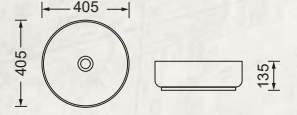

**Grace (B094)**  
W515xD375xH145mm

Product Description

- Ceramic basin white
- Slim edge design
- Pop-up 32mm and is positioned at centre of basin except Polar (B092A) as noted in plan dimension

**Snow (B090)**  
W405xD405xH135mm

**Dora (B090A)**  
W420xD420xH140mm

**Ashlar (B092)**  
W485xD385xH150mm

**Polar (B092A)**  
W510xD395xH150mm

**Bala (1018)**  
W405xD335xH145mm

Product Description

- Ceramic basin white
- Pop-up 32mm and is positioned at centre of basin unless otherwise noted in plan dimension

**Dish (2095)**  
W500xD360xH100mm

**Cube (1181)**  
W310xD310xH125mm

**Tank (1023)**  
W420xD420xH120mm

**Kitty (2055)**  
W395xD395xH115mm

Drop in basin

Product Description

- Ceramic basin with 1 tap hole standard
- 'Woolley' can be of 3 tap holes optional

**Square-up**  
W460xD410xH140

**Danti**  
W475xD370xH130

**Jojo**  
W410xD410xH135

**Bowling**  
D400 x H140

1 or 3 tap holes

**Woolley** drop-in  
W540xD430

**Recstone** under-mount  
W500xD350 x H135

**Oval** under-mount  
W470xD350