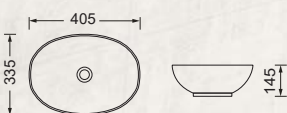

**Grace (B094)**  
W515xD375xH145mm

Product Description

- Ceramic basin white
- Slim edge design
- Pop-up 32mm and is positioned at centre of basin except Polar (B092A) as noted in plan dimension

**Snow (B090)**  
W405xD405xH135mm

**Dora (B090A)**  
W420xD420xH140mm

**Ashlar (B092)**  
W485xD385xH150mm

**Polar (B092A)**  
W510xD395xH150mm

**Bala (1018)**  
W405xD335xH145mm

Product Description

- Ceramic basin white
- Pop-up 32mm and is positioned at centre of basin unless otherwise noted in plan dimension

**Dish (2095)**  
W500xD360xH100mm

**Cube (1181)**  
W310xD310xH125mm

**Tank (1023)**  
W420xD420xH120mm

**Kitty (2055)**  
W395xD395xH115mm

Drop in basin

Product Description

- Ceramic basin with 1 tap hole standard
- 'Woolley' can be of 3 tap holes optional

**Square-up**  
W460xD410xH140

**Danti**  
W475xD370xH130

**Jojo**  
W410xD410xH135

**Bowling**  
D400 x H140

1 or 3 tap holes

**Woolley** drop-in  
W540xD430

**Recstone** under-mount  
W500xD350 x H135

**Oval** under-mount  
W470xD350