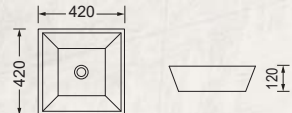

**Grace (B094)**  
W515xD375xH145mm

Product Description

- Ceramic basin white
- Slim edge design
- Pop-up 32mm and is positioned at centre of basin except Polar (B092A) as noted in plan dimension

**Snow (B090)**  
W405xD405xH135mm

**Dora (B090A)**  
W420xD420xH140mm

**Ashlar (B092)**  
W485xD385xH150mm

**Polar (B092A)**  
W510xD395xH150mm

**Bala (1018)**  
W405xD335xH145mm

Product Description

- Ceramic basin white
- Pop-up 32mm and is positioned at centre of basin unless otherwise noted in plan dimension

**Dish (2095)**  
W500xD360xH100mm

**Cube (1181)**  
W310xD310xH125mm

**Tank (1023)**  
W420xD420xH120mm

**Kitty (2055)**  
W395xD395xH115mm

Drop in basin

Product Description

- Ceramic basin with 1 tap hole standard
- 'Woolley' can be of 3 tap holes optional

**Square-up**  
W460xD410xH140

**Danti**  
W475xD370xH130

**Jojo**  
W410xD410xH135

**Bowling**  
D400 x H140

1 or 3 tap holes

**Woolley** drop-in  
W540xD430

**Recstone** under-mount  
W500xD350 x H135

**Oval** under-mount  
W470xD350