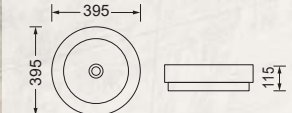

**Grace (B094)**  
W515xD375xH145mm

Product Description

- Ceramic basin white
- Slim edge design
- Pop-up 32mm and is positioned at centre of basin except Polar (B092A) as noted in plan dimension

**Snow (B090)**  
W405xD405xH135mm

**Dora (B090A)**  
W420xD420xH140mm

**Ashlar (B092)**  
W485xD385xH150mm

**Polar (B092A)**  
W510xD395xH150mm

**Bala (1018)**  
W405xD335xH145mm

Product Description

- Ceramic basin white
- Pop-up 32mm and is positioned at centre of basin unless otherwise noted in plan dimension

**Dish (2095)**  
W500xD360xH100mm

**Cube (1181)**  
W310xD310xH125mm

**Tank (1023)**  
W420xD420xH120mm

**Kitty (2055)**  
W395xD395xH115mm

Drop in basin

Product Description

- Ceramic basin with 1 tap hole standard
- 'Woolley' can be of 3 tap holes optional

**Square-up**  
W460xD410xH140

**Danti**  
W475xD370xH130

**Jojo**  
W410xD410xH135

**Bowling**  
D400 x H140

1 or 3 tap holes

**Woolley** drop-in  
W540xD430

**Recstone** under-mount  
W500xD350 x H135

**Oval** under-mount  
W470xD350