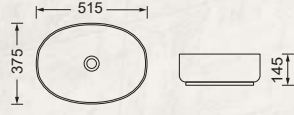

**Grace (B094)**  
W515xD375xH145mm

Product Description

- Ceramic basin white
- Slim edge design
- Pop-up 32mm and is positioned at centre of basin except Polar (B092A) as noted in plan dimension

**Snow (B090)**  
W405xD405xH135mm

**Dora (B090A)**  
W420xD420xH140mm

**Ashlar (B092)**  
W485xD385xH150mm

**Polar (B092A)**  
W510xD395xH150mm

**Bala (1018)**  
W405xD335xH145mm

Product Description

- Ceramic basin white
- Pop-up 32mm and is positioned at centre of basin unless otherwise noted in plan dimension

**Dish (2095)**  
W500xD360xH100mm

**Cube (1181)**  
W310xD310xH125mm

**Tank (1023)**  
W420xD420xH120mm

**Kitty (2055)**  
W395xD395xH115mm

Drop in basin

Product Description

- Ceramic basin with 1 tap hole standard
- 'Woolley' can be of 3 tap holes optional

**Square-up**  
W460xD410xH140

**Danti**  
W475xD370xH130

**Jojo**  
W410xD410xH135

**Bowling**  
D400 x H140

1 or 3 tap holes

**Woolley** drop-in  
W540xD430

**Recstone** under-mount  
W500xD350 x H135

**Oval** under-mount  
W470xD350