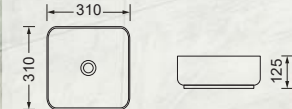

**Grace (B094)**  
W515xD375xH145mm

Product Description

- Ceramic basin white
- Slim edge design
- Pop-up 32mm and is positioned at centre of basin except Polar (B092A) as noted in plan dimension

**Snow (B090)**  
W405xD405xH135mm

**Dora (B090A)**  
W420xD420xH140mm

**Ashlar (B092)**  
W485xD385xH150mm

**Polar (B092A)**  
W510xD395xH150mm

**Bala (1018)**  
W405xD335xH145mm

Product Description

- Ceramic basin white
- Pop-up 32mm and is positioned at centre of basin unless otherwise noted in plan dimension

**Dish (2095)**  
W500xD360xH100mm

**Cube (1181)**  
W310xD310xH125mm

**Tank (1023)**  
W420xD420xH120mm

**Kitty (2055)**  
W395xD395xH115mm

Drop in basin

Product Description

- Ceramic basin with 1 tap hole standard
- 'Woolley' can be of 3 tap holes optional

**Square-up**  
W460xD410xH140

**Danti**  
W475xD370xH130

**Jojo**  
W410xD410xH135

**Bowling**  
D400 x H140

1 or 3 tap holes

**Woolley** drop-in  
W540xD430

**Recstone** under-mount  
W500xD350 x H135

**Oval** under-mount  
W470xD350