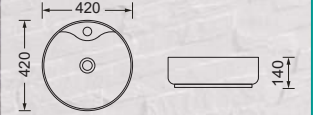

**Grace (B094)**  
W515xD375xH145mm

Product Description

- Ceramic basin white
- Slim edge design
- Pop-up 32mm and is positioned at centre of basin except Polar (B092A) as noted in plan dimension

**Snow (B090)**  
W405xD405xH135mm

**Dora (B090A)**  
W420xD420xH140mm

**Ashlar (B092)**  
W485xD385xH150mm

**Polar (B092A)**  
W510xD395xH150mm

**Bala (1018)**  
W405xD335xH145mm

Product Description

- Ceramic basin white
- Pop-up 32mm and is positioned at centre of basin unless otherwise noted in plan dimension

**Dish (2095)**  
W500xD360xH100mm

**Cube (1181)**  
W310xD310xH125mm

**Tank (1023)**  
W420xD420xH120mm

**Kitty (2055)**  
W395xD395xH115mm

Drop in basin

Product Description

- Ceramic basin with 1 tap hole standard
- 'Woolley' can be of 3 tap holes optional

**Square-up**  
W460xD410xH140

**Danti**  
W475xD370xH130

**Jojo**  
W410xD410xH135

**Bowling**  
D400 x H140

1 or 3 tap holes

**Woolley** drop-in  
W540xD430

**Recstone** under-mount  
W500xD350 x H135

**Oval** under-mount  
W470xD350