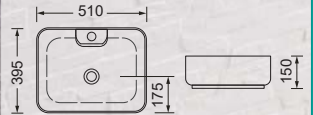

**Grace (B094)**  
W515xD375xH145mm

Product Description

- Ceramic basin white
- Slim edge design
- Pop-up 32mm and is positioned at centre of basin except Polar (B092A) as noted in plan dimension

**Snow (B090)**  
W405xD405xH135mm

**Dora (B090A)**  
W420xD420xH140mm

**Ashlar (B092)**  
W485xD385xH150mm

**Polar (B092A)**  
W510xD395xH150mm

**Bala (1018)**  
W405xD335xH145mm

Product Description

- Ceramic basin white
- Pop-up 32mm and is positioned at centre of basin unless otherwise noted in plan dimension

**Dish (2095)**  
W500xD360xH100mm

**Cube (1181)**  
W310xD310xH125mm

**Tank (1023)**  
W420xD420xH120mm

**Kitty (2055)**  
W395xD395xH115mm

Drop in basin

Product Description

- Ceramic basin with 1 tap hole standard
- 'Woolley' can be of 3 tap holes optional

**Square-up**  
W460xD410xH140

**Danti**  
W475xD370xH130

**Jojo**  
W410xD410xH135

**Bowling**  
D400 x H140

1 or 3 tap holes

**Woolley** drop-in  
W540xD430

**Recstone** under-mount  
W500xD350 x H135

**Oval** under-mount  
W470xD350