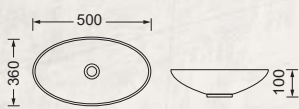

**Grace (B094)**  
W515xD375xH145mm

Product Description

- Ceramic basin white
- Slim edge design
- Pop-up 32mm and is positioned at centre of basin except Polar (B092A) as noted in plan dimension

**Snow (B090)**  
W405xD405xH135mm

**Dora (B090A)**  
W420xD420xH140mm

**Ashlar (B092)**  
W485xD385xH150mm

**Polar (B092A)**  
W510xD395xH150mm

**Bala (1018)**  
W405xD335xH145mm

Product Description

- Ceramic basin white
- Pop-up 32mm and is positioned at centre of basin unless otherwise noted in plan dimension

**Dish (2095)**  
W500xD360xH100mm

**Cube (1181)**  
W310xD310xH125mm

**Tank (1023)**  
W420xD420xH120mm

**Kitty (2055)**  
W395xD395xH115mm

Drop in basin

Product Description

- Ceramic basin with 1 tap hole standard
- 'Woolley' can be of 3 tap holes optional

**Square-up**  
W460xD410xH140

**Danti**  
W475xD370xH130

**Jojo**  
W410xD410xH135

**Bowling**  
D400 x H140

1 or 3 tap holes

**Woolley** drop-in  
W540xD430

**Recstone** under-mount  
W500xD350 x H135

**Oval** under-mount  
W470xD350