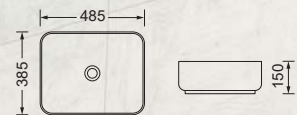

**Grace (B094)**  
W515xD375xH145mm

Product Description

- Ceramic basin white
- Slim edge design
- Pop-up 32mm and is positioned at centre of basin except Polar (B092A) as noted in plan dimension

**Snow (B090)**  
W405xD405xH135mm

**Dora (B090A)**  
W420xD420xH140mm

**Ashlar (B092)**  
W485xD385xH150mm

**Polar (B092A)**  
W510xD395xH150mm

**Bala (1018)**  
W405xD335xH145mm

Product Description

- Ceramic basin white
- Pop-up 32mm and is positioned at centre of basin unless otherwise noted in plan dimension

**Dish (2095)**  
W500xD360xH100mm

**Cube (1181)**  
W310xD310xH125mm

**Tank (1023)**  
W420xD420xH120mm

**Kitty (2055)**  
W395xD395xH115mm

Drop in basin

Product Description

- Ceramic basin with 1 tap hole standard
- 'Woolley' can be of 3 tap holes optional

**Square-up**  
W460xD410xH140

**Danti**  
W475xD370xH130

**Jojo**  
W410xD410xH135

**Bowling**  
D400 x H140

1 or 3 tap holes

**Woolley** drop-in  
W540xD430

**Recstone** under-mount  
W500xD350 x H135

**Oval** under-mount  
W470xD350