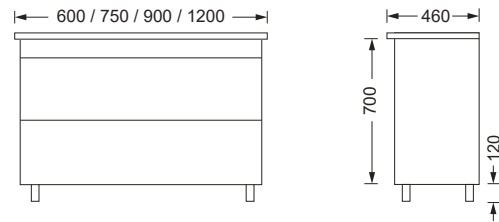

SDL900 (Oak Grey) - legs

Product Description

- SDL (Oak Grey) series made with stainless steel wire drawing board with textured woodgrain finish and water-proof
- SDL series have two rows of drawers
- SDL series can be easily transformed to different styles - legs, kickboard or wall-hung
- Only tops with single bowl at centre suitable to SDL series

SDL900 (Oak Grey) - kickboard

SDL900 (Oak Grey) - wall hung

Wall brackets included to allow wall hung

View - drawers opened